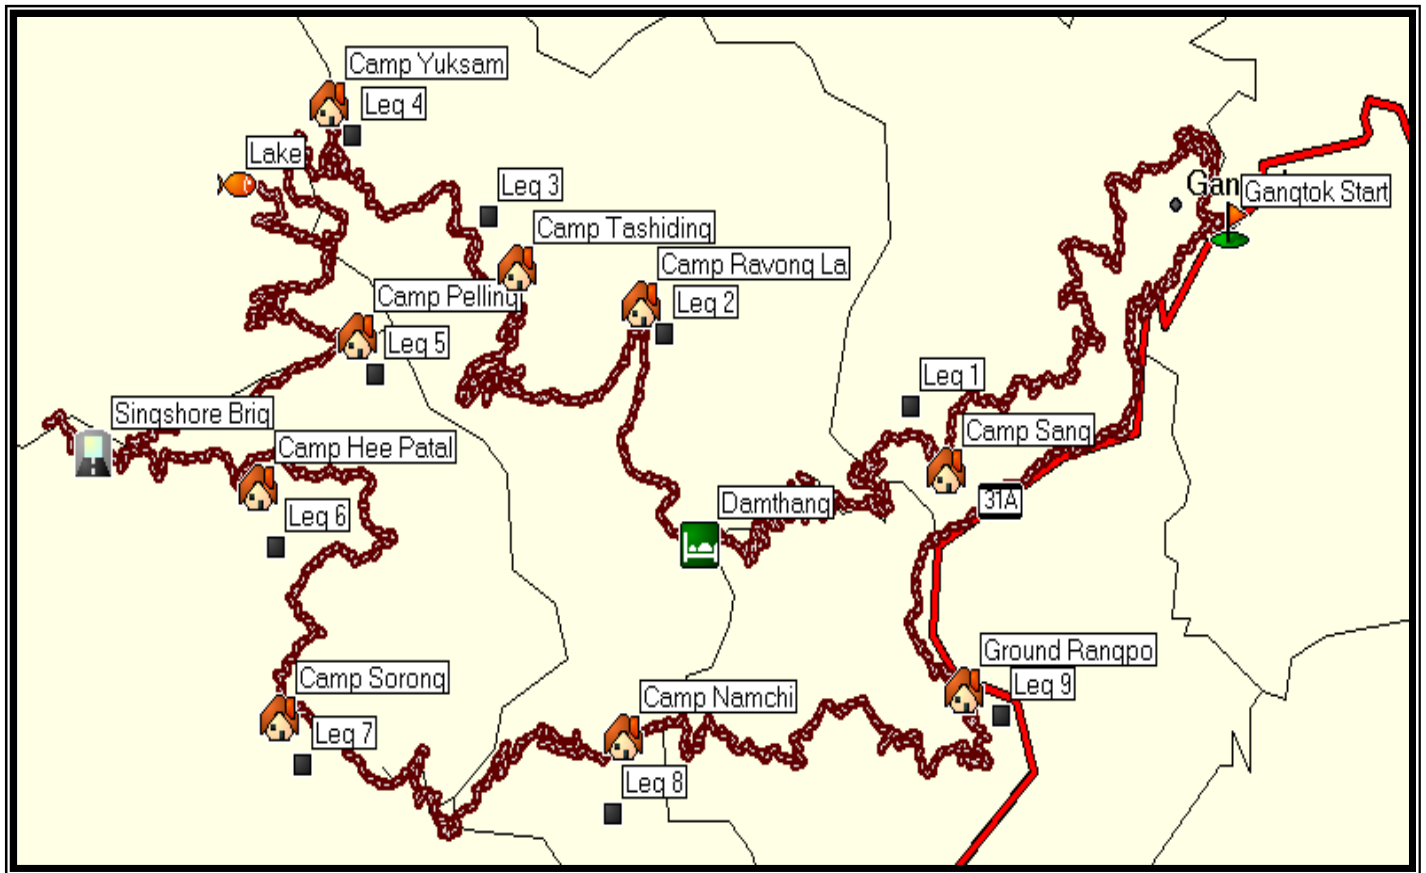

## Route Map of 1<sup>st</sup>. Mt. KHANCHENDZONGA Mountain Biking Expedition - 08

Date	Camp	Place
March 3 <sup>rd</sup> , 08	Camp 1	Sang Play Ground
March 4 <sup>th</sup> , 08	Camp 2	Ravong TIC Complex
March 5 <sup>th</sup> , 08	Camp 3	Tashiding Yatri Niwas
March 6 <sup>th</sup> , 08	Camp 4	Yuksam Base Camp
March 7 <sup>th</sup> , 08	Camp 5	Pelling Play Ground
March 8 <sup>th</sup> , 08	Camp 6	Hee Patal Yatri Niwas
March 9 <sup>th</sup> , 08	Camp 7	Soreng Play Ground
March 10 <sup>th</sup> , 08	Camp 8	Namchi Bhaichng Ground
March 11 <sup>th</sup> , 08	Camp 9	Rangpo Mining Ground
March 12 <sup>th</sup> , 08	Camp 10	Gangtok